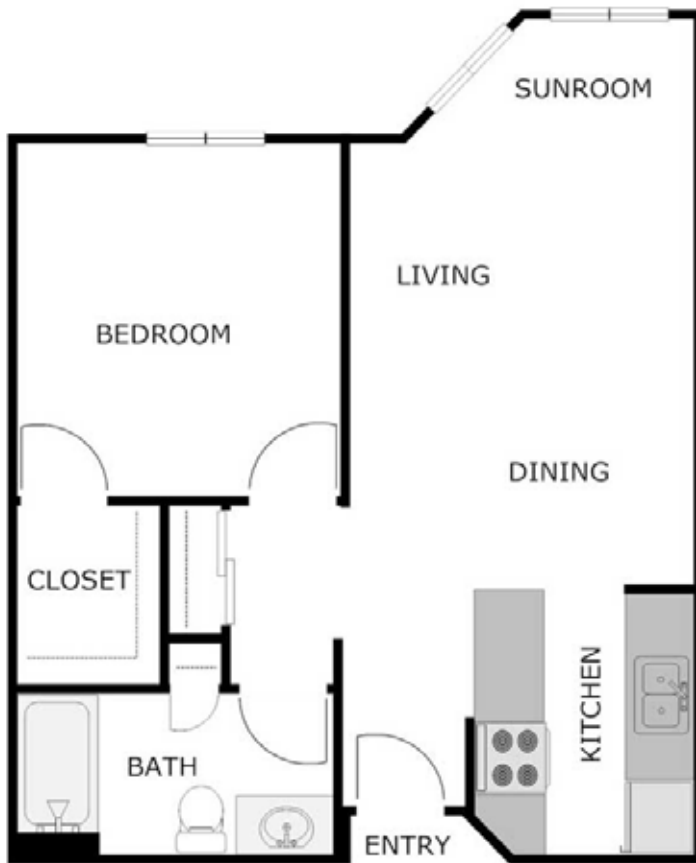

1 Bedroom 1 Bath Apartment with Sunroom

722 Sq. Ft.

RENT

DEPOSIT

DATE AVAILABLE

NOTES

Parksideseniorvillage.com

relax, enjoy, live!